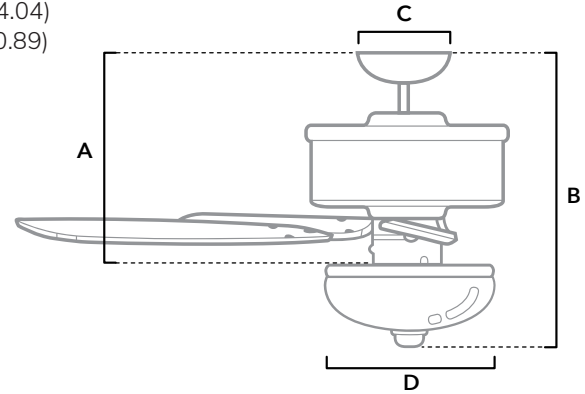

DIMENSIONS

Measured in inches

- A. 11.04 (Angled 44.04)
- B. 17.89 (Angled 50.89)
- C. 6.49
- D. 10.9

53091 | New Bronze Body with Brazilian Cherry or Smoked Walnut Blades

ADDITIONAL FINISHES

53089
White Body with White or Beech Blades

53090
Brushed Nickel Body with Brazilian Cherry or Smoked Walnut Blades

52386
Matte Black Body with Matte Black or Greyed Walnut Blades

FAN SPECIFICATIONS

Motor Type	Reversible	Wire Length	Control Type	Downrod	Location	Blade #	Add'l Sizes
AC	YES	32" (24" Downrod)	Pull Chains	3" Included	Indoor	5	N/A